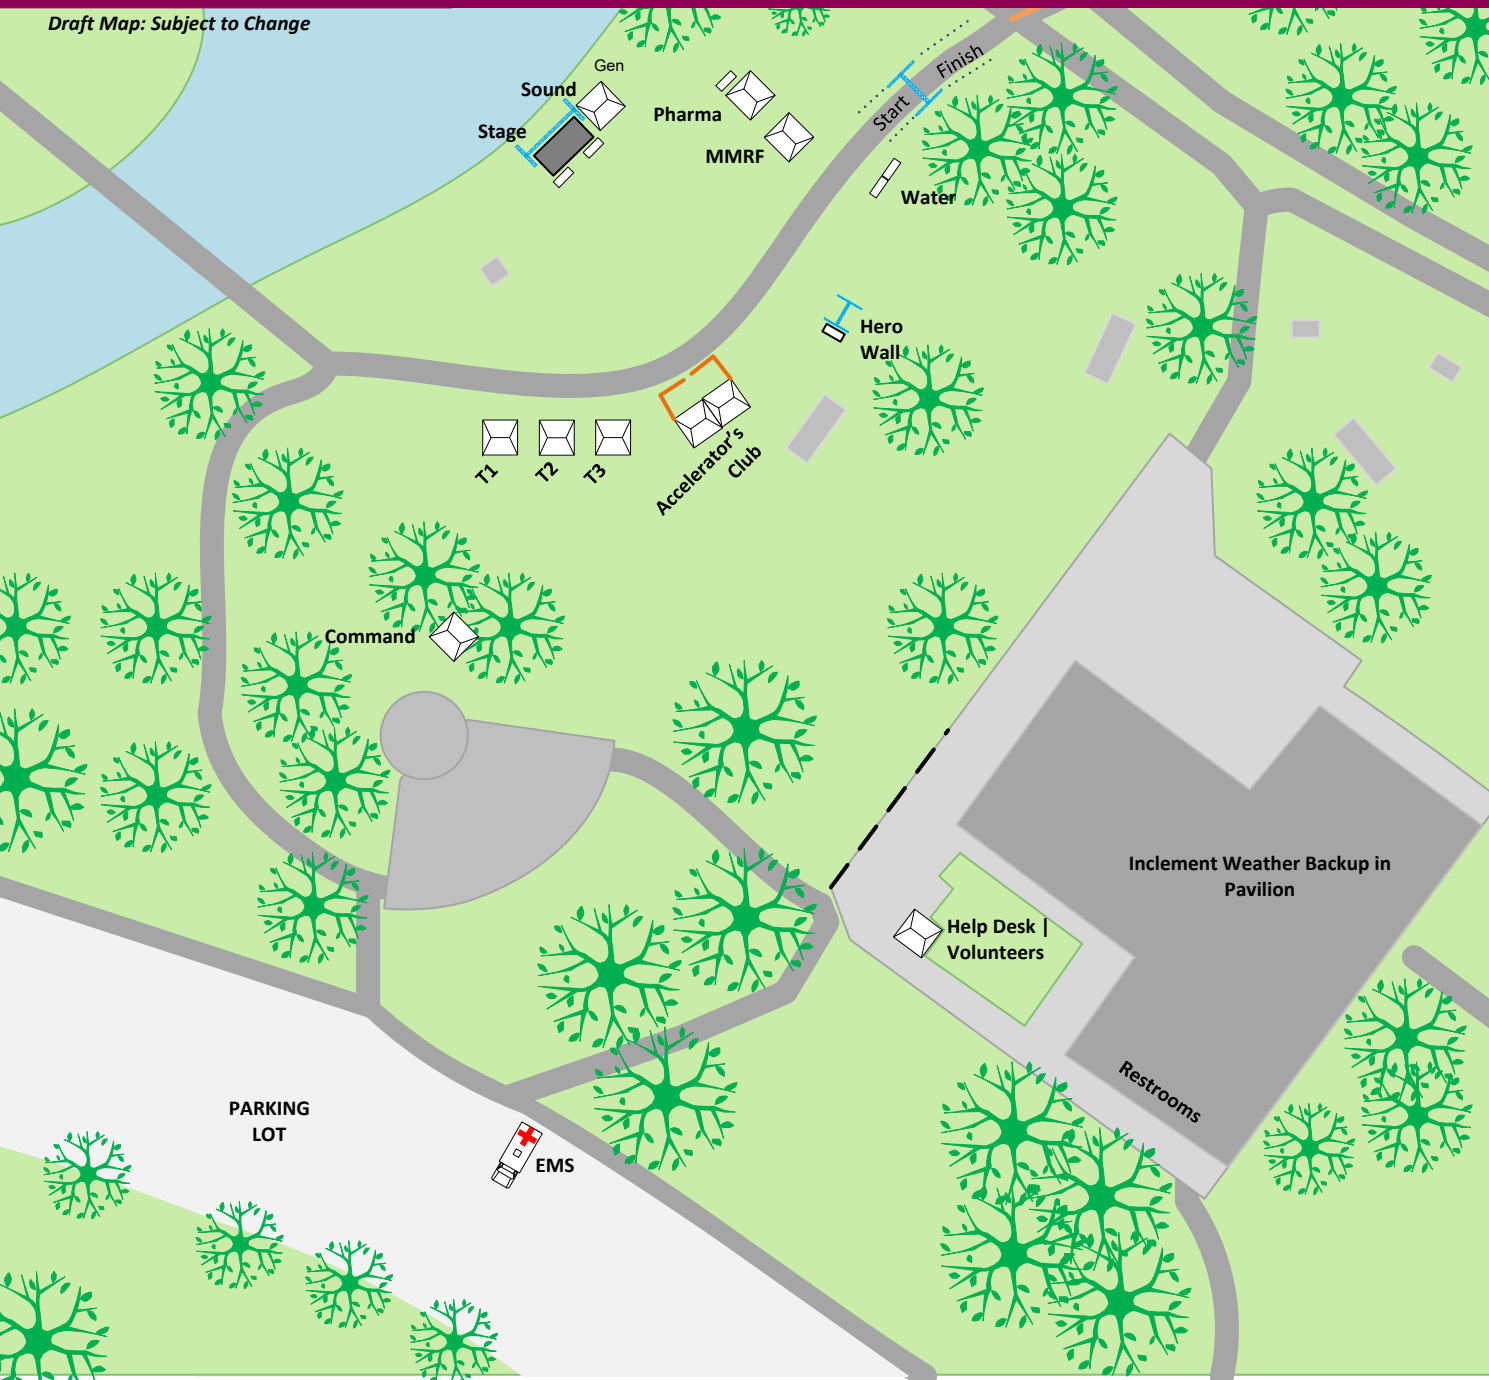

Draft Map: Subject to Change

TENTS

- T1- Ardy Germann Team
- T2- Team Eddie and Marilee
- T3- In Memory of Brian Schmidt

SYMBOLS

-  Generator
-  Restroom
-  ADA Restroom
-  Tents
-  Team Tents
-  Medical